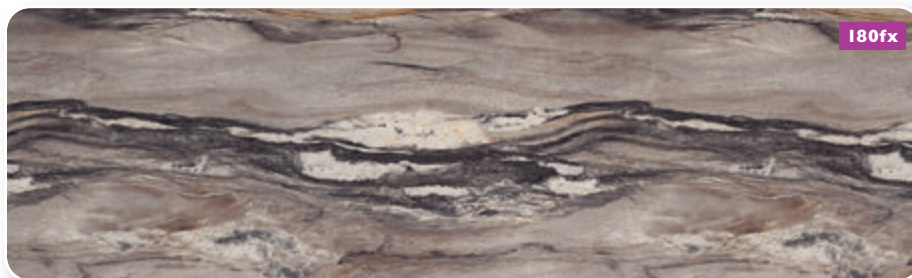

We include the latest technology **180fx** laminate designs, which are faithful representations of natural granite slabs or timber, perfectly depicting their patterns with rich colour variations and striking veins.

Unlike conventional laminates, **180fx** designs are printed to true scale proportion.

Visit www.artis.co.uk

Dolce Vita (*Burnish*) worksurface and splashback

Artis Original 180fx designs

180fx

Dolce Macchiato

(*Burnish*)

With its coffee brown hue and background grey and copper tones, Dolce Macchiato is a perfect co-ordinate for minimalist kitchens that need extra drama.

This fabulous on-trend stone provides the perfect co-ordinate for grey or white fascias but is equally at home with modern woodgrains.

180fx

Dolce Vita

(*Burnish*)

Fun and fresh, the large scale granite pattern recalls the typical sweep of exotic wood interspersed with quartz crystals. Misty grey, off-white and charcoal are touched with hints of soft rose and purple.