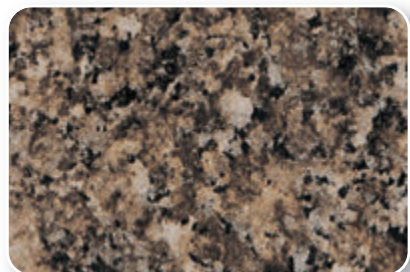

W U

Burnt Pebblestone (Surf)

W U

Granite Beige (Surf)

W U

Kota (Surf)

W S U

Lima (Surf)

W S U

Noir (Surf)

W U

Pewter Pebblestone (Surf)

W U

Pure White (Surf)

W U

W = Worktop S = Splashback U = Upstand